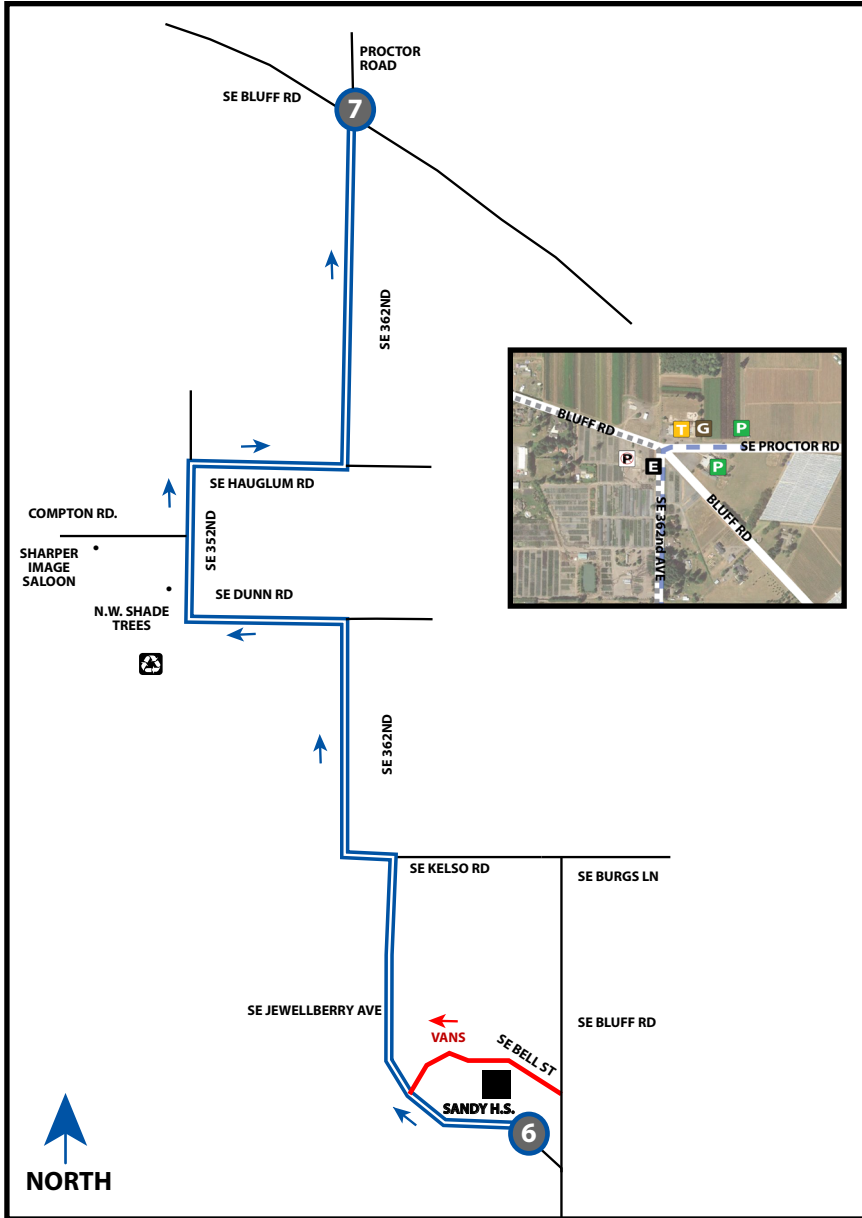

VAN 2

5.40 MI | MODERATE

LEG DESCRIPTION: Rolling hills along HWY 26 on paved shoulder and farm/country roads.

EXCH 7 ADDRESS: 36225 SE Proctor Road Boring, OR 97009

GPS: 45.453705, -122.290537

NOTES: Please do not mark turns on roads

DIRECTIONS FROM EXCH 6 TO EXCH 7

Run on right side of road until turning left on Kelso Rd. Run on left side of the road for the remainder of the leg.

- 0.00 Exchange 6 (near Sandy HS Tennis Courts)
- ← 0.72 **LEFT** onto Jewelberry Ave
- ← 1.52 **LEFT** onto SE Kelso Rd
- 2.17 **RIGHT** onto SE 352nd Ave
- ← 2.90 **LEFT** onto SE Dunn Rd
- 3.39 **RIGHT** onto SE 352nd
- ↑ 3.64 SE 352nd/Compton Rd intersection
- 3.88 **RIGHT** onto Hauglum Rd
- ← 4.38 **LEFT** onto SE 362nd
- 5.40 Exchange 7 (Bluff Rd/Proctor Rd/362nd)

EXCHANGE NOTES

Parking: In Oregon Trail Primary Academy lot and adjacent lot.

Provisions: No

Fuel: No (nearest fuel - Sandy)